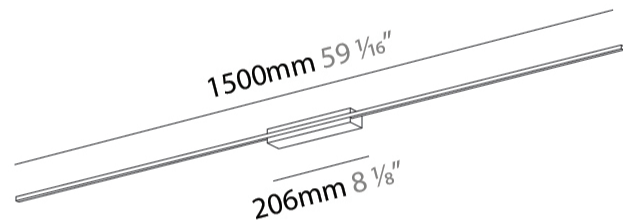

JUST BLACK LINE SURFACE

A33301-

base number LED
Dimming

1. To build a product code in our configurator select the specify button on the base model # product page
2. To build a manual product code on this datasheet choose from the options listed below in blue font and add the suffix to the base model #

GENERAL

Series: Just Black Line
Brand: Prolicht
Division: Architectural
Mounting Type: Surface
Mounting Location: Wall
Subcategory: Wall Effect

PHYSICAL

Shape: Rectangle
Length (mm): 1500
Length (in): 59 1/16
Width (mm): 30
Width (in): 1 3/16
Height (mm): 40
Height (in): 1 9/16
Light Distribution: Indirect
Fixture Finish: BLK
Fixture Material: Aluminum

ELECTRICAL

Lamp Type: LED (Zhaga Standard)
Input Wattage (W): 15
Total Output Wattage (W): 13.6
Dimming: [Non-Dimmable](#)
Driver Included: Yes
Driver Location: Integrated
Driver Type: Constant Current - Universal
Driver Class: Class 2
Input Voltage (V): 120 - 277
Constant Current (mA): 580
Upon Request: Tri-Mode Dimming

LED

Color Temperature (°K): 3000
Max. Delivered Lumen (lm): 776
CRI: >80 CRI
Lamp Life (hrs): 50000

OPTICAL

Beam Angle: 178
Adjustability: Fixed

RATINGS AND CERTIFICATIONS

Certified By: CSA Certified to UL and CSA Standards
IP rating: IP20

PROJECT
TYPE
SPECIFIER
QUANTITY
DATE